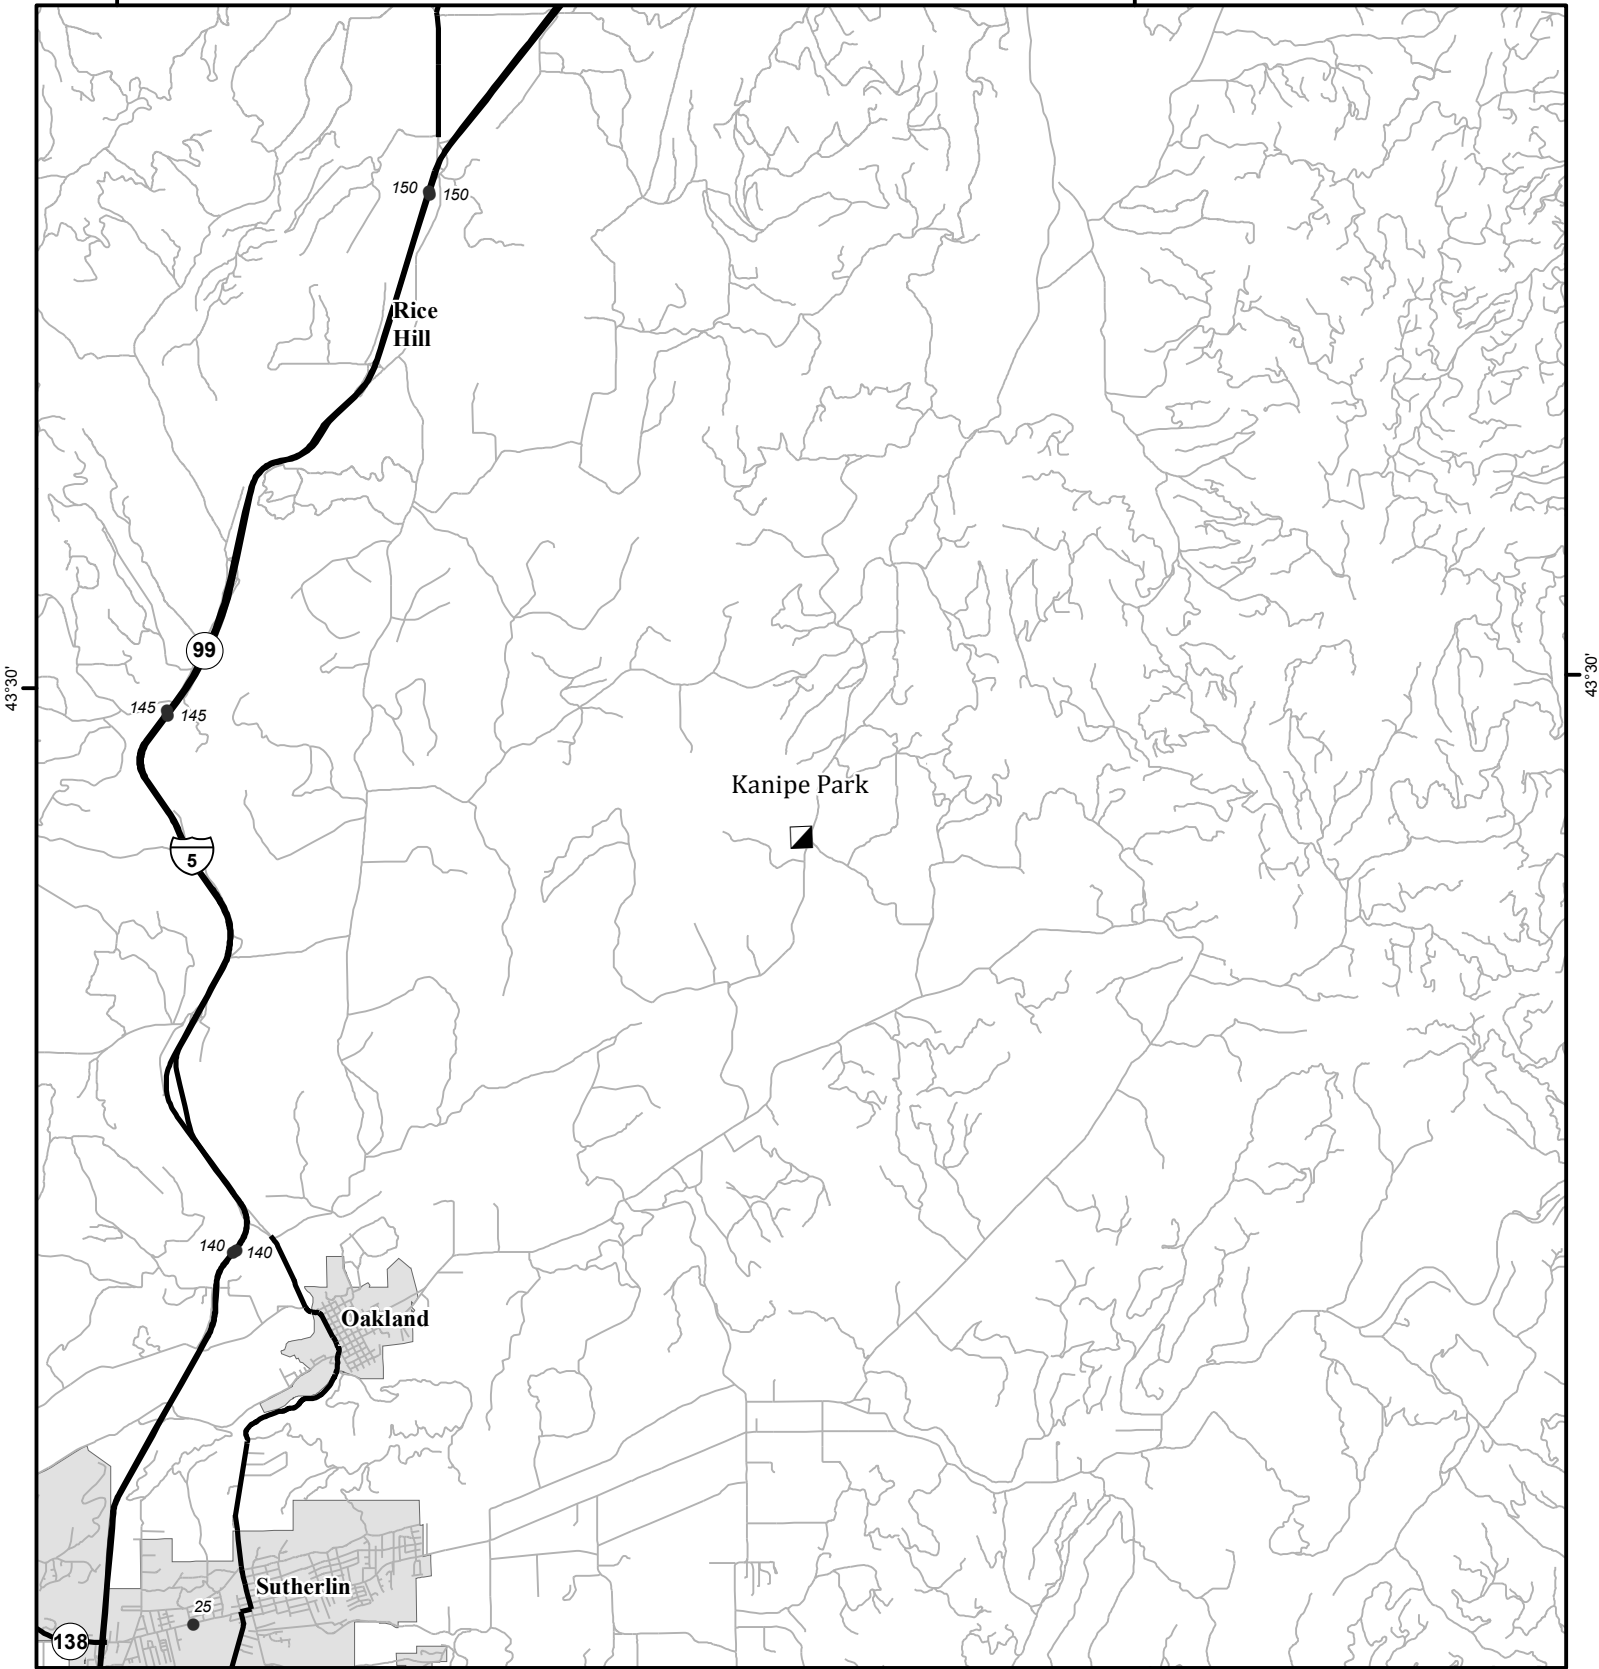

-123°20'

-123°10'

43°30'

43°30'

Oregon Vicinity & Major Highways

- Mileposts
- Fire Camp
- Rivers
- T24S R4W S18**
- N 43.481612°
- W -123.222466°
- Address:**
- 6513 Medley Rd
- , OR, 97

Type:

Directions:

- From N: I-5 Exit 138 to Oakland follow signs to Mildred Kanipe park, 5 miles east of Oakland on Elkhead Rd
- From S: I-5 Exit 138 to Oakland follow signs to Mildred Kanipe park, 5 miles east of Oakland on Elkhead Rd
- From E:
- From W: